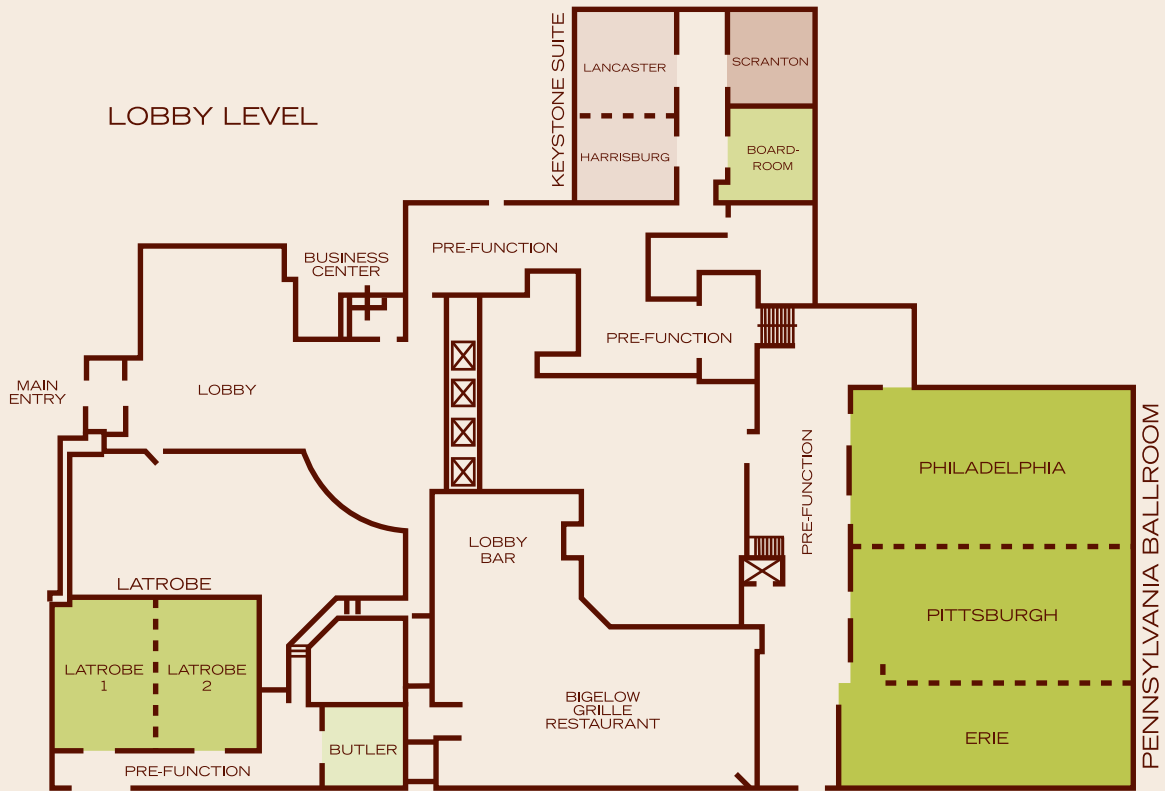

LOCATION

In the heart of downtown Pittsburgh, located between the U.S. Steel Tower and the Consol Energy Center. The hotel is easy walking distance to the David L. Lawrence Convention Center, BNY Mellon Complex, the Cultural District, department stores, restaurants, sports venues, and the Steel Plaza "T" Subway Station.

Hilton HHonors™ membership, earning of Points & Miles® and redemption of points is subject to HHonors Terms and Conditions. © 2011 Hilton Worldwide

HOTEL & SUITES PITTSBURGH DOWNTOWN

| Name of Room | Total Sq. Ft. | Dimensions | Ceiling Ht. | Classroom | Theatre | Banquet | Reception | Conf. | U-Shape | H-Square |
|----------------|---------------|------------|-------------|-----------|---------|---------|-----------|-------|---------|----------|
| Pennsylvania | 5,465 | 64' x 88' | 11' | 300 | 625 | 375 | 500 | - | - | - |
| Philadelphia | 2,187 | 64' x 35' | 11' | 120 | 225 | 152 | 200 | 60 | 54 | 60 |
| Pittsburgh | 1,775 | 64' x 30' | 11' | 90 | 200 | 120 | 150 | 48 | 39 | 48 |
| Erie | 1,455 | 64' x 29' | 11' | 50 | 150 | 88 | 100 | 36 | 30 | 36 |
| Keystone Suite | 906 | 23' x 43' | 7' | 36 | 80 | 72 | 50 | 36 | 30 | 36 |
| Harrisburg | 428 | 23' x 20' | 7' | 18 | 40 | 32 | 25 | 24 | 18 | 24 |
| Lancaster | 471 | 23' x 22' | 7' | 18 | 40 | 40 | 25 | 24 | 18 | 24 |
| Boardroom | 470 | 23' x 21' | 7' | - | - | - | - | 10 | - | - |
| Scranton | 464 | 21' x 21' | 7' | 18 | 40 | 40 | 25 | 24 | 18 | 24 |
| Latrobe | 1,363 | 33' x 41' | 11' | 48 | 150 | 72 | 120 | 38 | 32 | 38 |
| Latrobe 1 | 680 | 33' x 20' | 11' | 24 | 75 | 40 | 60 | 30 | 24 | 30 |
| Latrobe 2 | 680 | 33' x 20' | 11' | 24 | 75 | 40 | 60 | 30 | 24 | 30 |
| Butler | 302 | 18' x 17' | 10' | 12 | 25 | 16 | 25 | 12 | 9 | 12 |