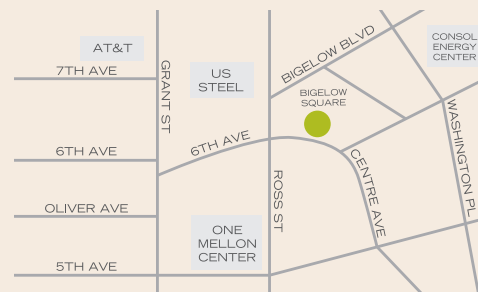

SURROUNDING ATTRACTIONS

Consol Energy Center – 1 Block
 Steel Plaza Subway Station – 1/2 Block
 Business/Government District – 1 Block
 Shopping District – 3 Blocks
 Convention Center – 5 Blocks
 Heinz Field – 10 Blocks
 PNC Park – 10 Blocks
 Andy Warhol Museum – 10 Blocks
 Rivers Casino – 10 Blocks

LOCATION

In the heart of downtown Pittsburgh, located between the U.S. Steel Tower and the Consol Energy Center. The hotel is easy walking distance to the David L. Lawrence Convention Center, BNY Mellon Complex, the Cultural District, department stores, restaurants, sports venues, and the Steel Plaza "T" Subway Station.